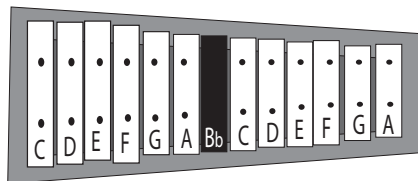

Beautiful World- Tuned Percussion

comp. Phil Bancroft

Intro/Link

Bb	D'	Bb	D'	C'	F'			Bb	D'	Bb	D'	C'	F'		
F	G	F	G	A	Bb			F	G	F	G	A	Bb		

Verse

⋮				Shh											
⋮ C'					A	Bb	C'	C'		Bb		C'		Bb	C'
⋮ F					F	F	F	D		F		G		F	G

																⋮
A		C'		Bb				Bb		C		F				⋮
D		G		F				D		E		A				⋮

Choose and set your xylophone/glockenspiel like this.

Or...

Choose and layout your chime bars like this.

Beautiful World- Tuned Percussion Pg 2