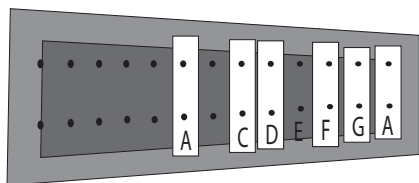

Beautiful World Melody- Tuned Percussion

comp. Phil Bancroft

Verse

A C	C	C	D F	F				A C	C	C	D F	G			

A' G	F	C	D F	G			C	A' G	F	C	D F	F			

Chorus (Play 2x on last time)

A'						G F	D	A'						G F	D

A'					A A	G F	D F	F							C

Set up your xylophone/glockenspiel like this. Choose and layout your chime bars like this.

For Virtual Instrument App- select Simple, 8 and Choose, then select these bars using the up/down arrows. Then click 'Try' to play.